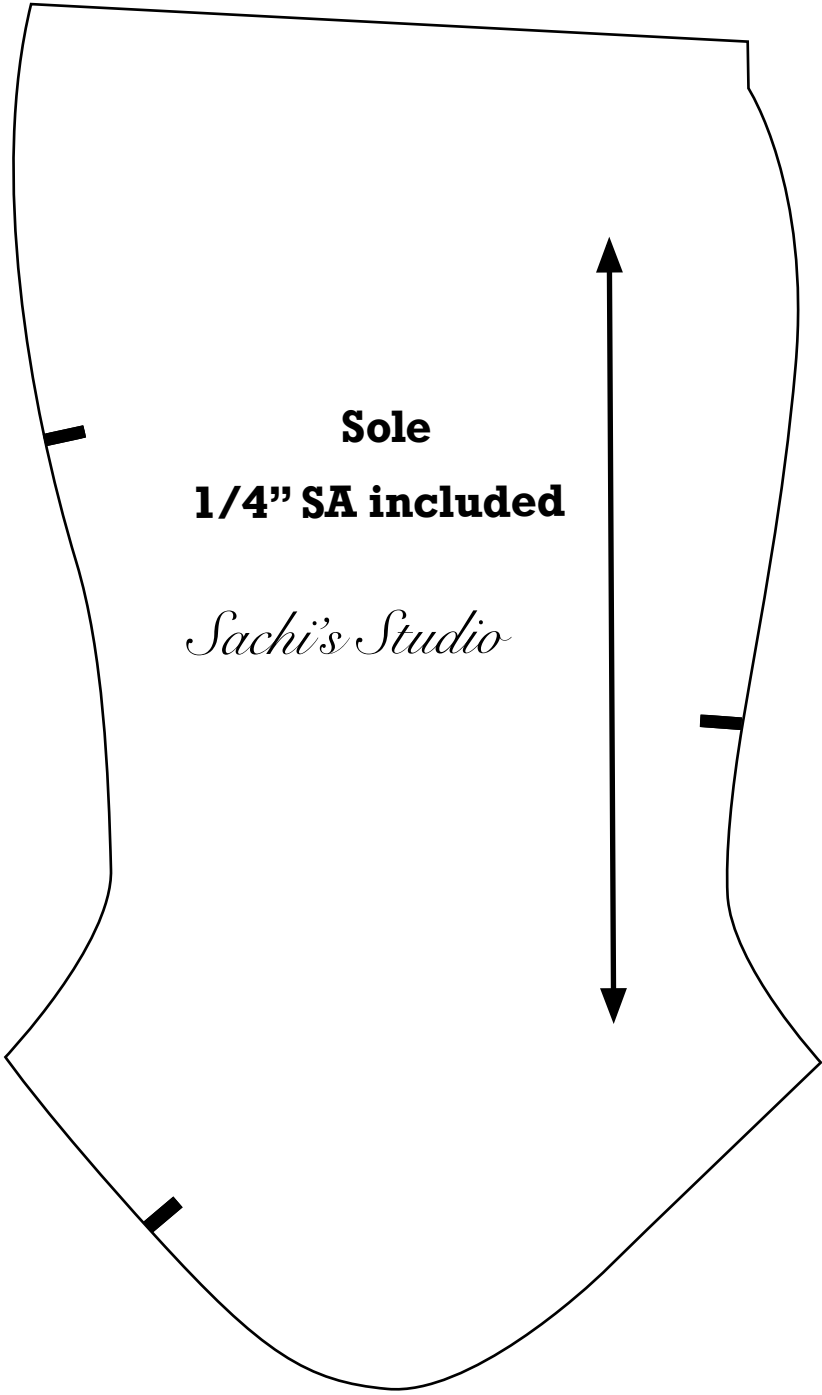

Sachi's Studio

Cuff

1/4" SA included

Sachi's Studio

Upper Heel

1/4" SA included

Use 30%-40%
stretch knit

Sole
1/4" SA included

Sachi's Studio

Sachi's Studio

**Upper
1/4" SA included**